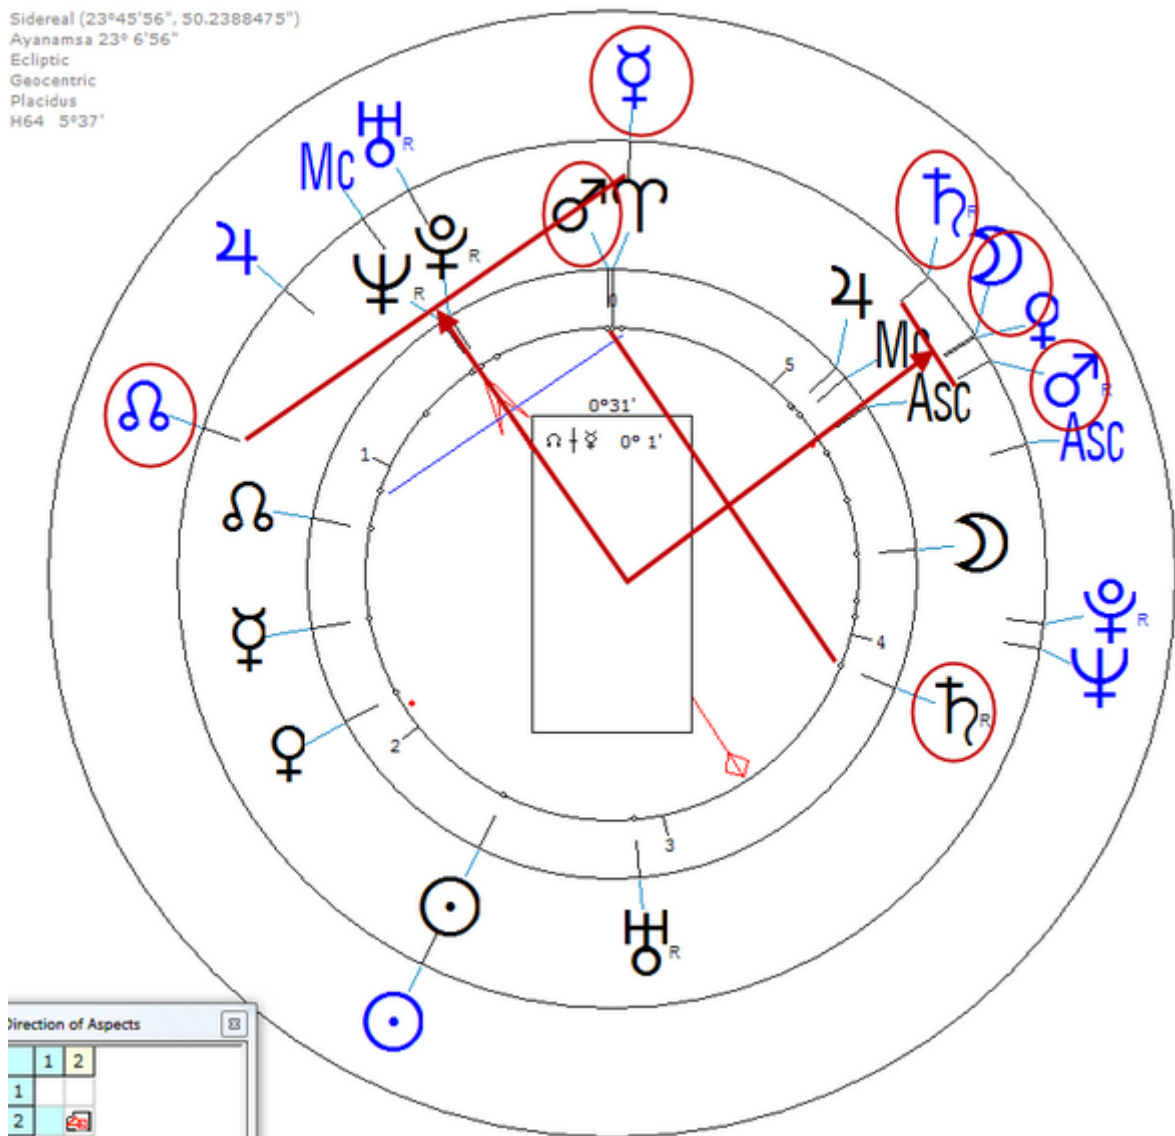

23 February 1953 Mon 14:21 (GMT-5) 41°57'52"N 73°26'26"W
Lakeville CT, Litchfield, USA

Sidereal (23°45'56", 50.2388475")

Ayanamsa 23° 6'56"

Ecliptic

Geocentric

Placidus

H64 5°37'

Slezak, Walter